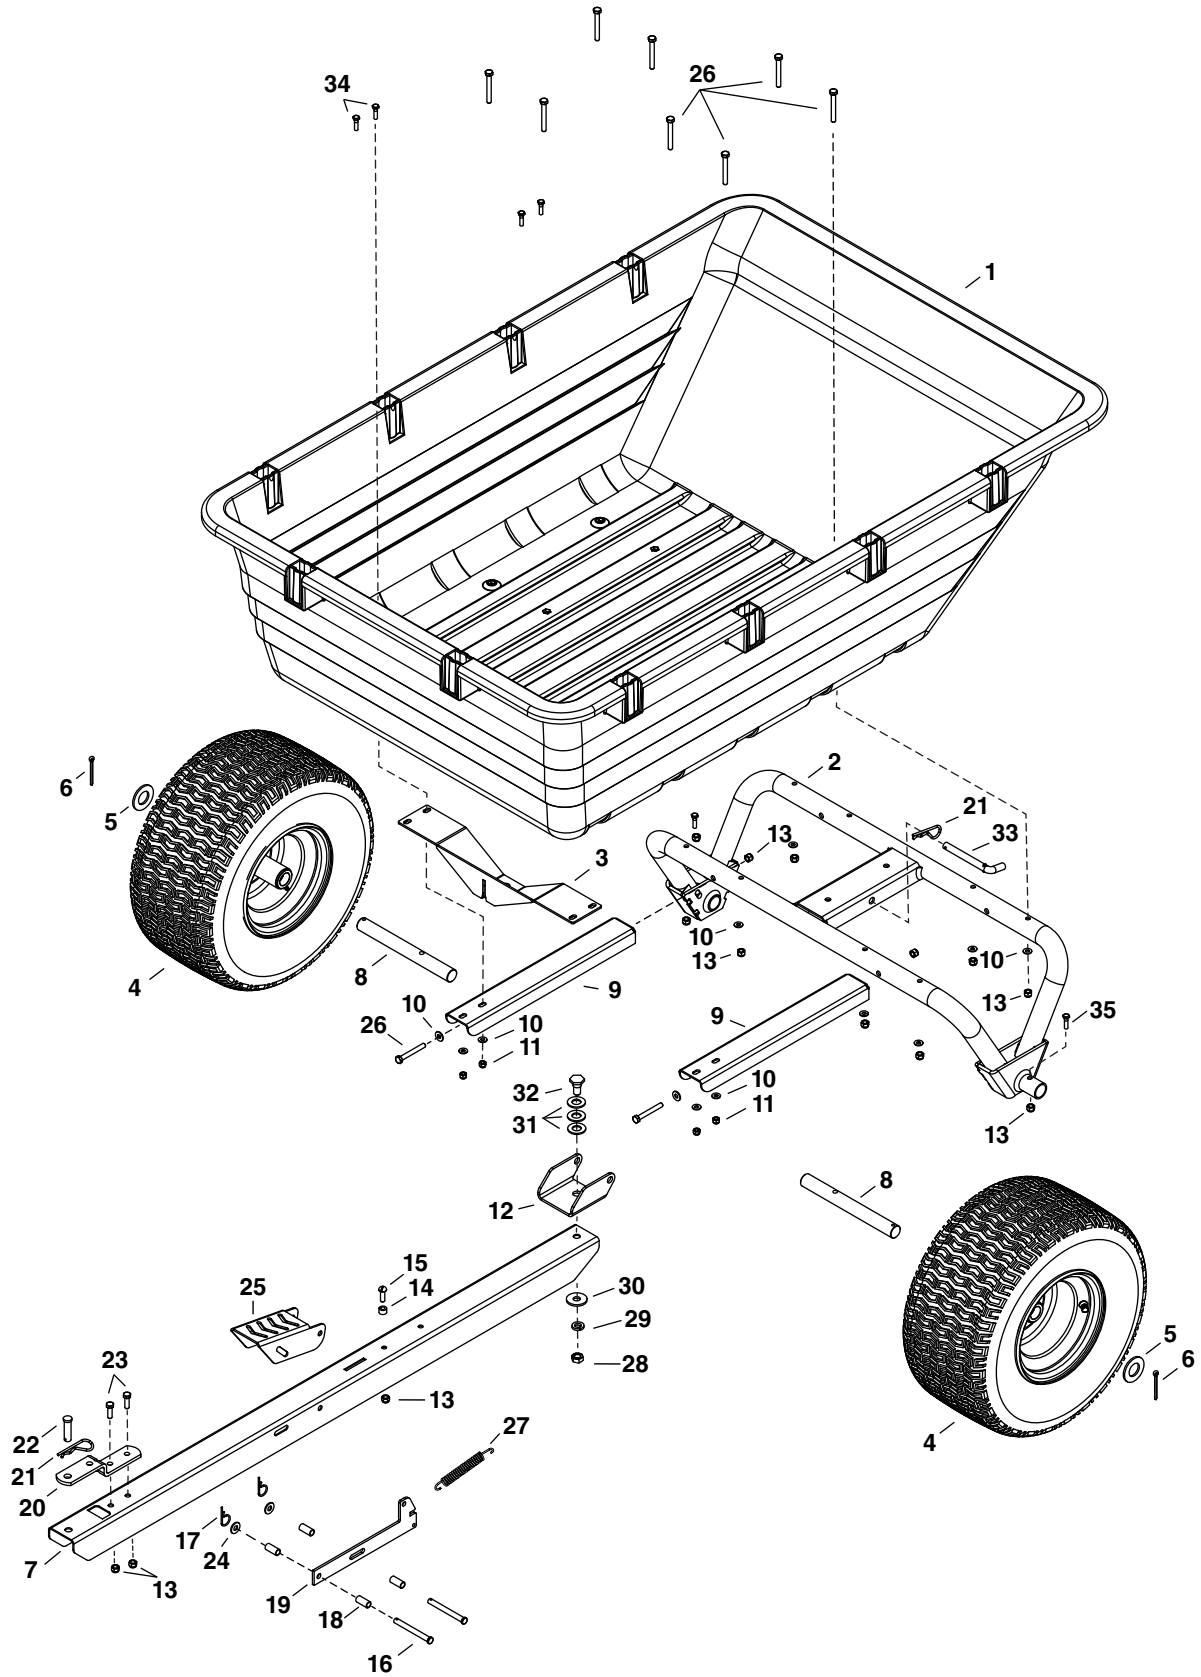

# REPAIR PARTS ILLUSTRATION

## MODEL NUMBER 45-05291

## REPAIR PARTS LIST

### MODEL NUMBER 45-05291

REF.	PART NO.	QTY.	DESCRIPTION
1	41862	1	Poly Tray
2	68939OR1	1	Wheel Support
3	68788OR1	1	Latch Stand
4	45612	2	Wheel
5	43528	2	Washer, 1.06" x 2"
6	46855	2	Cotter Pin, 3/16" x 2"
7	28319OR1	1	Tongue
8	28321	2	Axle
9	68940OR1	2	Wheel Support Brace
10	43088	14	Washer, 5/16" x .74" x .073"
11	47189	4	Hex Nut, Nylock 1/4"
12	28320OR1	1	Pivot Clevis
13	47810	15	Hex Nut, Nylock 5/16"
14	23727	1	Spacer
15	42673	1	Slot Screw, 5/16"-18 x 1"
16	42667	2	Clevis Pin, 3/8" x 3-1/4"
17	43055	3	Hair Pin, 3/32" x 1.8"
18	42563	4	Spacer
19	27383BL1	1	Latch
20	23687BL1	1	Hitch Bracket
21	714-0117	1	Hair Cotter Pin, 5/32" x 3"
22	HA23638	1	Clevis Pin, 1/2" x 1-3/4"
23	43063	2	Hex Bolt, 5/16"-18 x 1"
24	43081	2	Washer, 3/8" x 7/8"
25	27432BL3	1	Pedal Bracket
26	44292	10	Hex Bolt, 5/16"-18 x 2-1/2"
27	43000	1	Extension Spring
28	HA124934	1	Jam Nut, 1/2"
29	43353	1	Lock Washer, 1/2"
30	R19172410	1	Washer, 1/2" x 1-1/2"
31	R19212016	3	Washer, 5/8" x .656"
32	47363	1	Bolt, 1/2"-20 x 1-1/8"
33	46065	1	Channel Pivot Pin, 1/2"
34	43661	4	Hex Bolt, 1/4"-20 x 1"
35	43084	2	Hex Bolt, 5/16"-18 x 1-3/4"
	45613	1	Owner's Manual